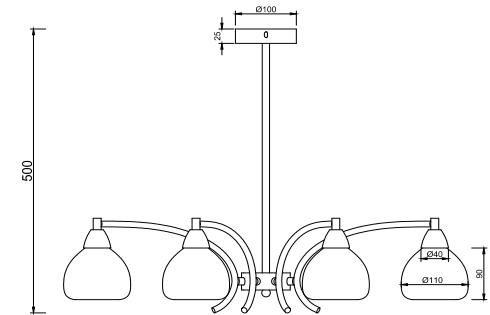

# Instruction

FR5022PL-07CH

8 x E14 (40W)

Model: FR5022PL-07CH  
Series: Cindy

Ceiling Lamps