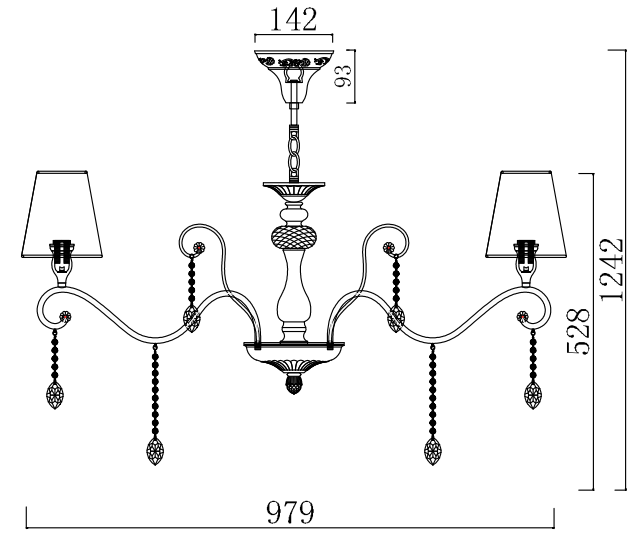

FREYA
TRADITION OF QUALITY

INSTRUCTION

MODEL: FR2306-PL-08-W
CHANDELIER

8 X E14 (40W)

FREYA-LIGHT.COM