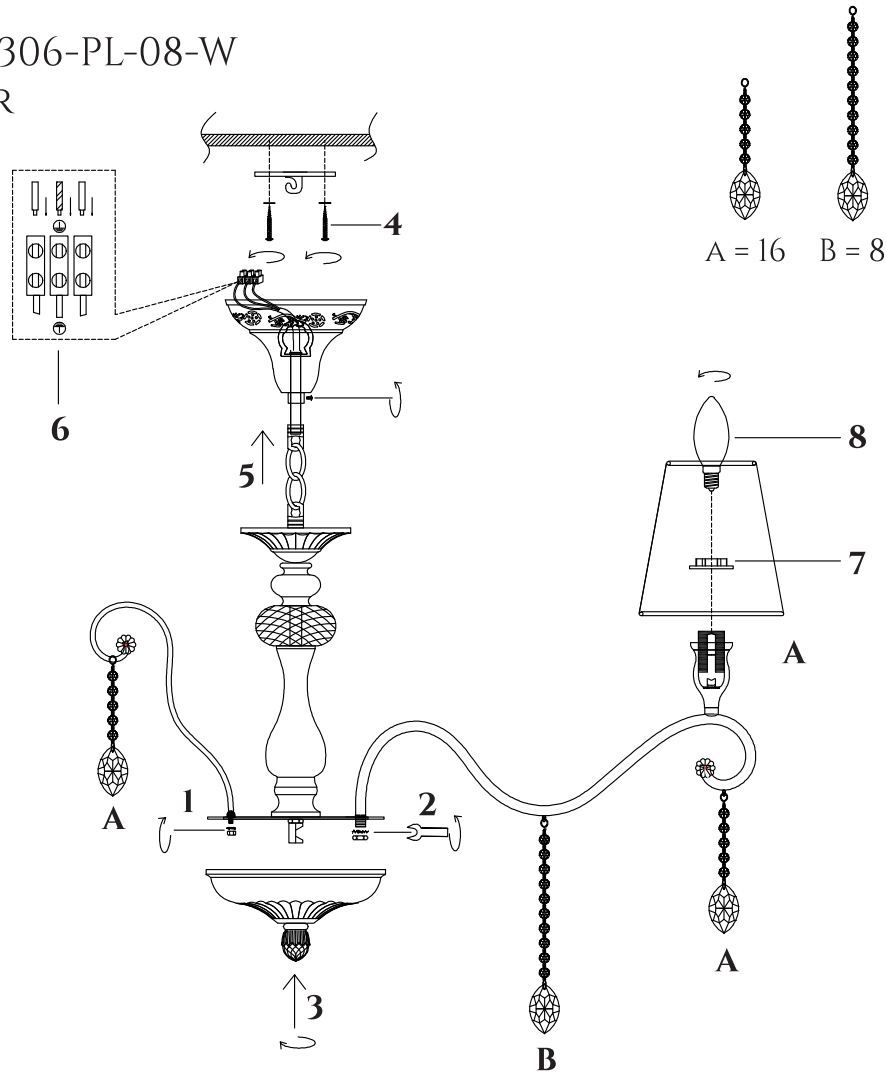

FREYA
TRADITION OF QUALITY

INSTRUCTION

MODEL: FR2306-PL-08-W
CHANDELIER

8 X E14 (40W)

FREYA-LIGHT.COM