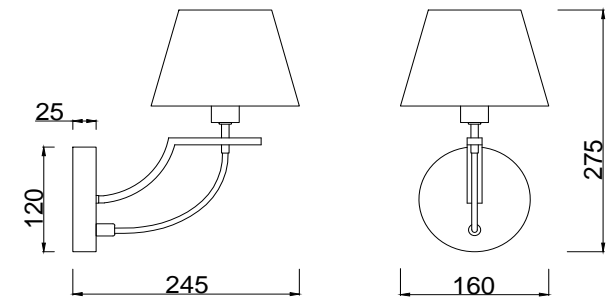

FREYA
TRADITION OF QUALITY

Instruction

FR5019WL-01CH

1 x E14 (40W)

Model: FR5019WL-01CH

Series: Felisa

Wall Lamps