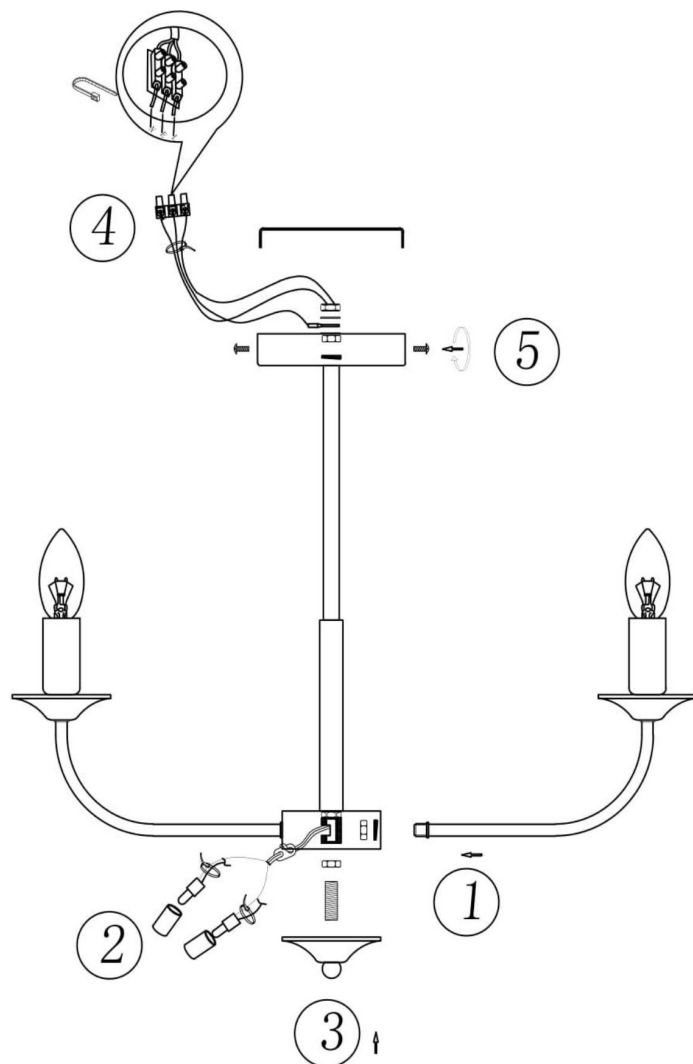

FREYA
TRADITION OF QUALITY

Instruction

FR4013CL-05GB

5xE14 40W

Model: FR4013CL-05GB

Collection: Loft

Ceiling Lamps