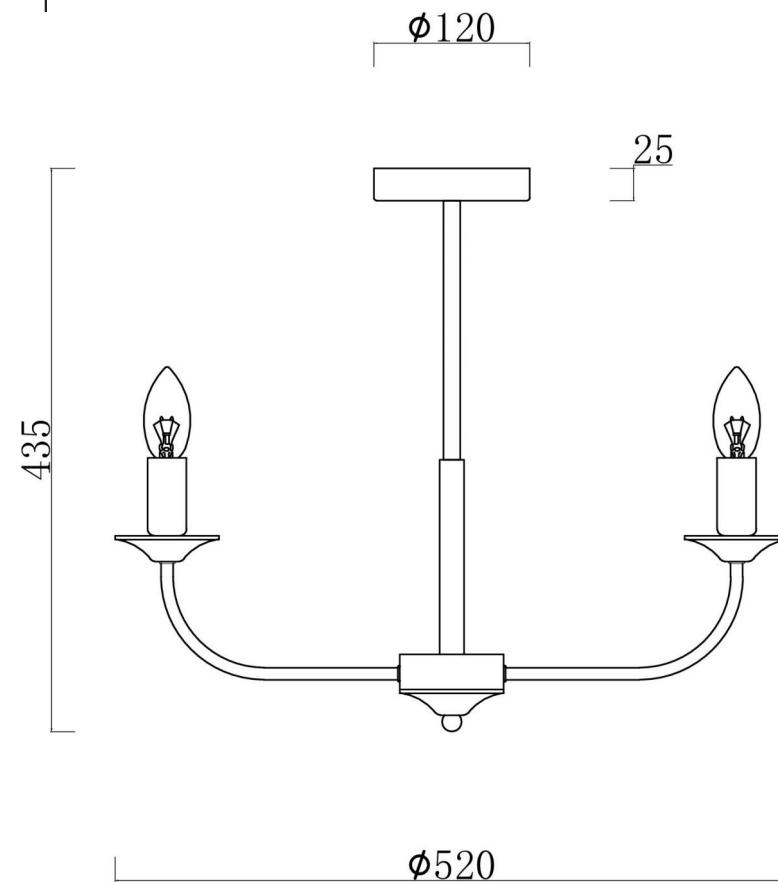

FREYA
TRADITION OF QUALITY

Instruction

FR4013CL-05GB

5xE14 40W

Model: FR4013CL-05GB

Collection: Loft

Ceiling Lamps